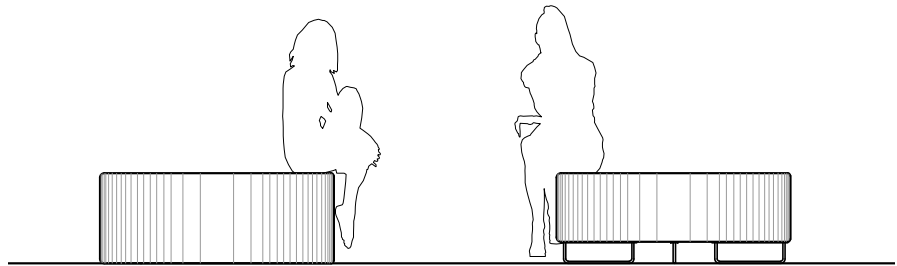

CIRCLE ROUND OTTOMAN

The Circle Round comes as both a whole circle or two halves. The whole circle fits into any space and can be combined with any piece in the collection to create a comfortable seating pod. If preferred the two halves can increase the seating capacity and allow for added versatility.

Innovative design
Hand crafted product
Versatile and functional

Also available on sleds

Sizes:
Medium 1000mm dia
Large 1300mm dia