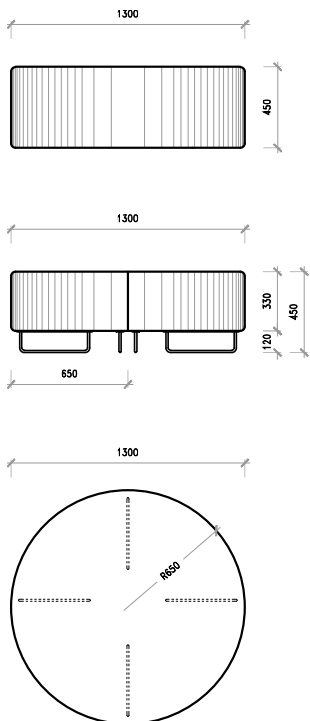

CIRCLE ROUND OTTOMAN

The Circle Round comes as both a whole circle or two halves. The whole circle fits into any space and can be combined with any piece in the collection to create a comfortable seating pod. If preferred the two halves can increase the seating capacity and allow for added versatility.

Innovative design
Hand crafted product
Versatile and functional

Also available on sleds

Sizes:
Medium 1000mm dia
Large 1300mm dia