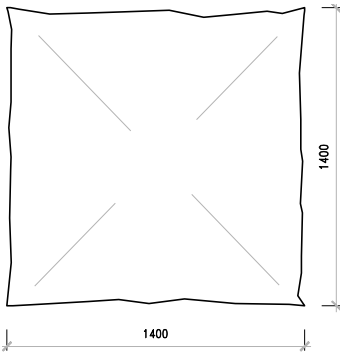

CRASH MATT

The Crash Matt is a great alternative to the standard bean bags. These over sized crash matts are constructed with foam blocks for additional comfort and support. The Crash Matt will create a chill zone in any open space.

Innovative design
Hand crafted product
Versatile and functional

Size:
1400 x 1400mm