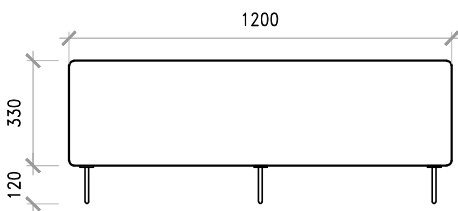

HIGH BENCH

The High Bench Ottoman is a comfortable and practical seating solution. Sitting on a sled base and available in a range of sizes, colours and fabric options, it will fit into any environment as both an aesthetic and functional piece.

Innovative design
Hand crafted product
Versatile and functional

Sizes:
600mm length
900mm length
1200mm length
1800mm length