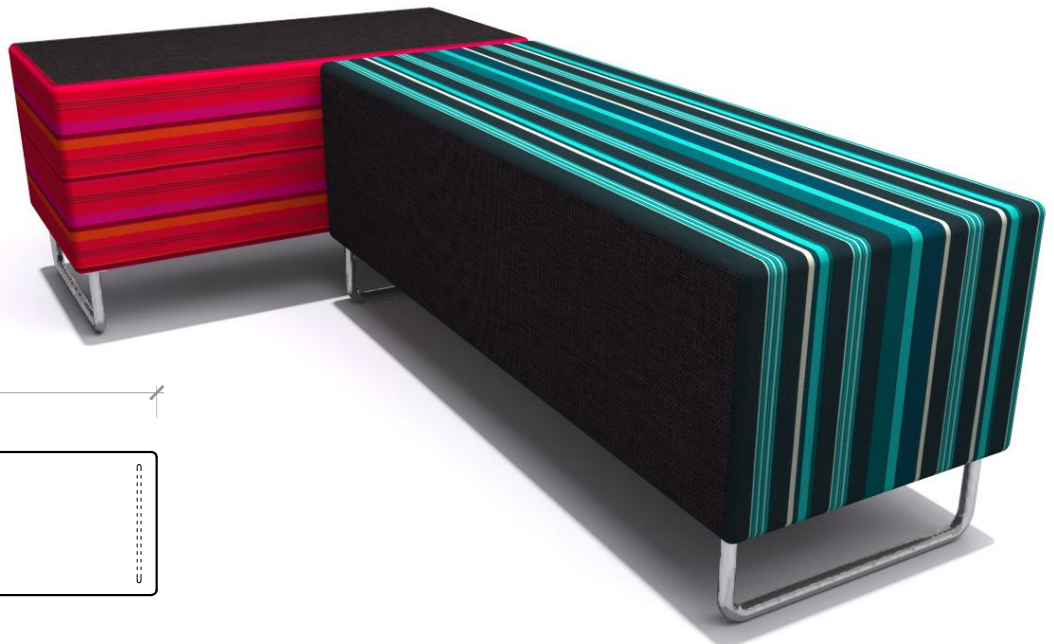

HIGH BENCH

The High Bench Ottoman is a comfortable and practical seating solution. Sitting on a sled base and available in a range of sizes, colours and fabric options, it will fit into any environment as both an aesthetic and functional piece.

Innovative design
Hand crafted product
Versatile and functional

Sizes:
600mm length
900mm length
1200mm length
1800mm length