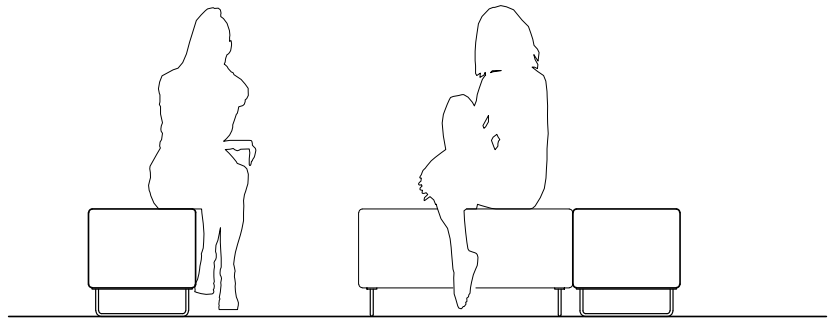

HIGH BENCH

The High Bench Ottoman is a comfortable and practical seating solution. Sitting on a sled base and available in a range of sizes, colours and fabric options, it will fit into any environment as both an aesthetic and functional piece.

Innovative design
Hand crafted product
Versatile and functional

Sizes:
600mm length
900mm length
1200mm length
1800mm length