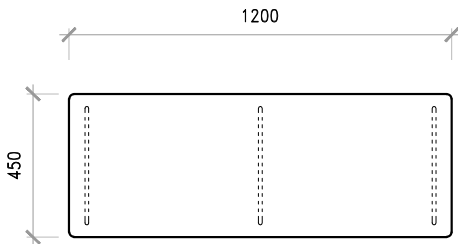

Innovative design
Hand crafted product
Versatile and functional

Sizes:
600mm length
900mm length
1200mm length
1800mm length