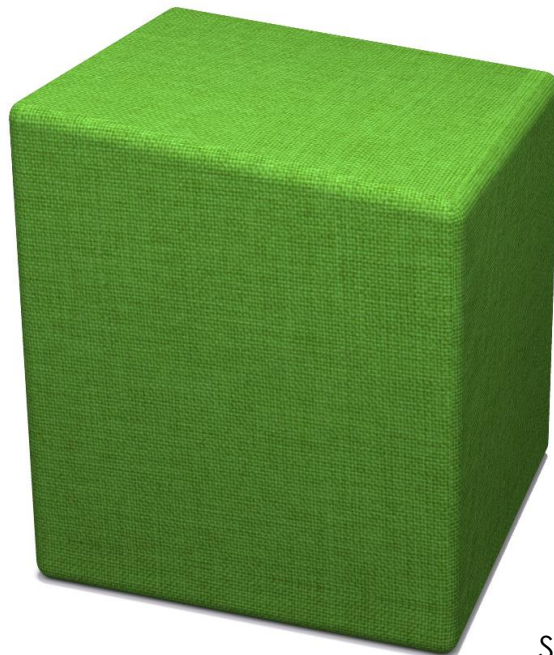

MISS-SHAPE CUBE

The Miss-shape cube works on the premise of morphology. The external structure combined with its internal design makes it's a uniquely shaped cube. Not just for aesthetics the miss-shape is designed to guide your body into an upright seating position allowing for additional support and comfort.

Innovative design
Hand crafted product
Versatile and functional

Size:
450mm x 450/500h