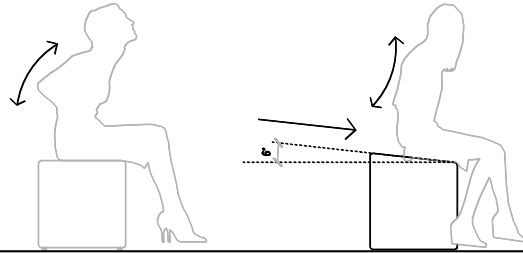

MISS-SHAPE CUBE

The Miss-shape cube works on the premise of morphology. The external structure combined with its internal design makes it's a uniquely shaped cube. Not just for aesthetics the miss-shape is designed to guide your body into an upright seating position allowing for additional support and comfort.

Innovative design
Hand crafted product
Versatile and functional

Size:
450mm x 450/500h