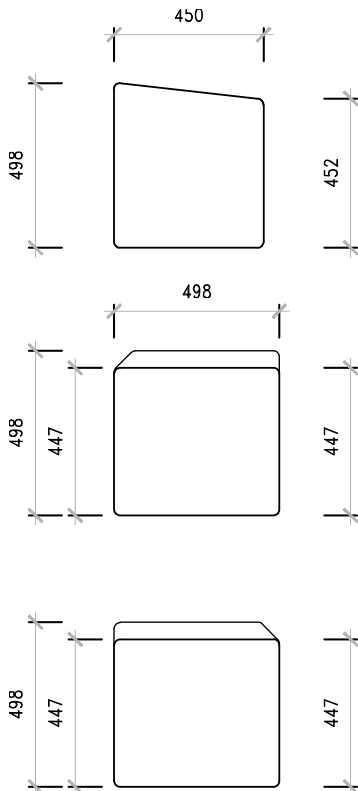

MISS-SHAPE CUBE

The Miss-shape cube works on the premise of morphology. The external structure combined with its internal design makes it's a uniquely shaped cube. Not just for aesthetics the miss-shape is designed to guide your body into an upright seating position allowing for additional support and comfort.

Innovative design
Hand crafted product
Versatile and functional

Size:
450mm x 450/500h