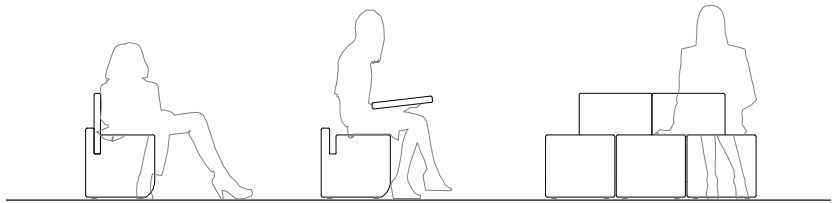

# Mr. OTT

Mr. Ott is an innovative multifunctional seating solution. The squared seat pad can be used as a back rest, lapdesk, or a connector to form banquet seating.

Innovative design  
Hand crafted product  
Versatile and functional

!S:  
ll 250mm  
ium 350mm  
e 450mm.