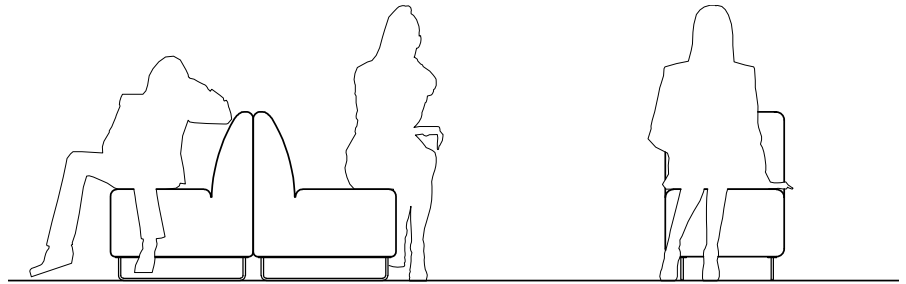

PARIS LOUNGE SINGLE

The single Paris suite is perfect single seater and compliments the Paris collection. The single Paris is designed with no arms and at the height like the double Paris it is specifically designed to be used either purely as a lounge suite or can be used with one of the tables in the collection.

The Single Paris like all pieces is available in arrange of colours and textures and is the perfect fit for any space.

Innovative design
Hand crafted product
Versatile and functional

Sizes:
Single 600mm
Double 1200mm