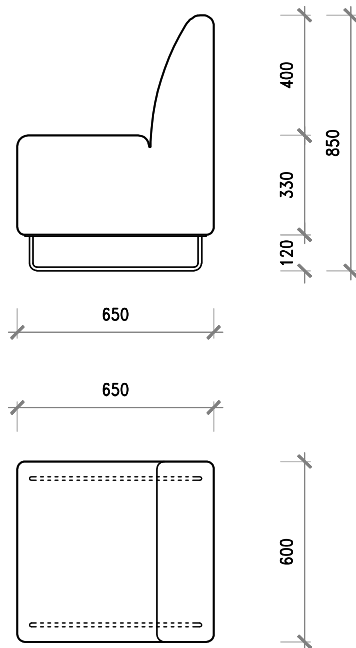

PARIS LOUNGE SINGLE

The single Paris suite is perfect single seater and compliments the Paris collection. The single Paris is designed with no arms and at the height like the double Paris it is specifically designed to be used either purely as a lounge suite or can be used with one of the tables in the collection.

The Single Paris like all pieces is available in arrange of colours and textures and is the perfect fit for any space.

Innovative design
Hand crafted product
Versatile and functional

Sizes:
Single 600mm
Double 1200mm