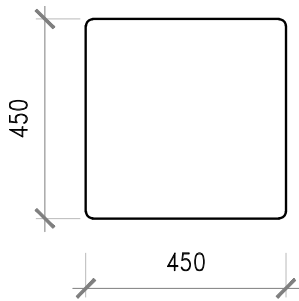

PICCA CUBE

The Picca Cube is easy to drag and drop into any environment. Easily moved and reconfigured due to its lightweight design. The Picca works perfectly in a dynamic environment.

Innovative design
Hand crafted product
Versatile and functional

Sizes:
450 x 450 x
450mm