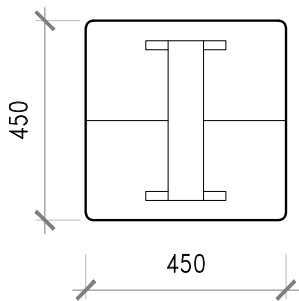

PICCA CUBE

The Picca Cube is easy to drag and drop into any environment. Easily moved and reconfigured due to its lightweight design. The Picca works perfectly in a dynamic environment.

Innovative design
Hand crafted product
Versatile and functional

Sizes:
450 x 450 x
450mm