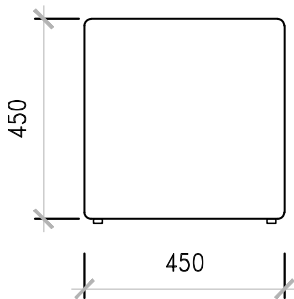

# PIXEL CUBE

The Pixel cube is a great seating solution. Practical, lightweight and easily repositioned. Constructed to meet any heavy duty environment. Available in choice of upholstery, raw chipboard textures and painted finishes. A great feature piece to transform any given space.

Innovative design  
Hand crafted product  
Versatile and functional

Sizes:  
450 x 450 x 450