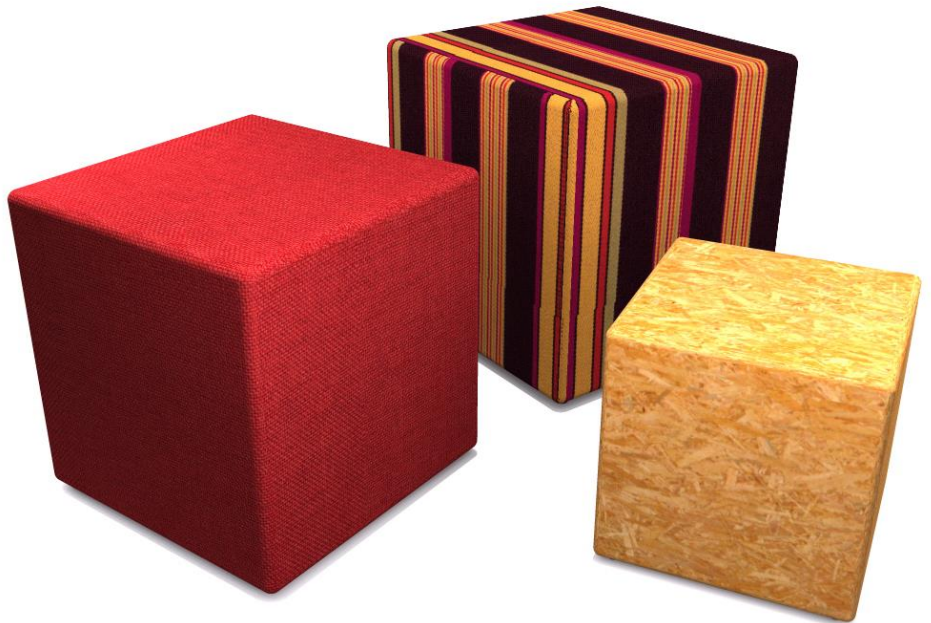

# PIXEL CUBE

The Pixel cube is a great seating solution. Practical, lightweight and easily repositioned. Constructed to meet any heavy duty environment. Available in choice of upholstery, raw chipboard textures and painted finishes. A great feature piece to transform any given space.

Innovative design  
Hand crafted product  
Versatile and functional

Sizes:  
450 x 450 x 450