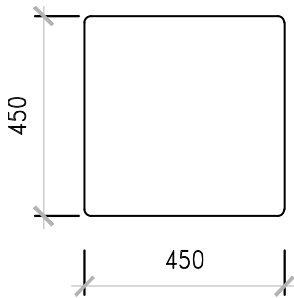

# PIXEL CUBE

The Pixel cube is a great seating solution. Practical, lightweight and easily repositioned. Constructed to meet any heavy duty environment. Available in choice of upholstery, raw chipboard textures and painted finishes. A great feature piece to transform any given space.

Innovative design  
Hand crafted product  
Versatile and functional

Sizes:  
450 x 450 x 450