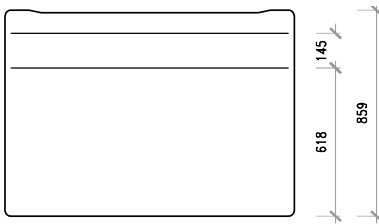

# PLANK BENCH DOUBLE

The Plank Bench Double is not your average couch, the deeper seat encourages a more relaxed seating position. These lounges are unique in design and are perfect for any breakout space that encourages both works and relaxation.

Innovative design  
Hand crafted product  
Versatile and functional

Sizes:  
Single 600mm  
Double 1200mm