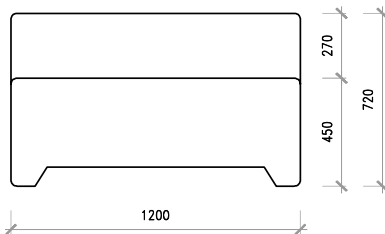

# PLANK BENCH DOUBLE

The Plank Bench Double is not your average couch, the deeper seat encourages a more relaxed seating position. These lounges are unique in design and are perfect for any breakout space that encourages both works and relaxation.

Innovative design  
Hand crafted product  
Versatile and functional

Sizes:  
Single 600mm  
Double 1200mm