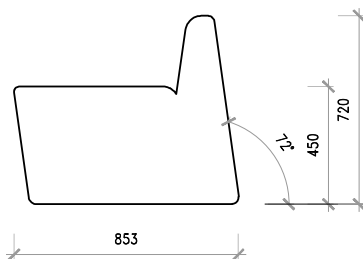

# PLANK BENCH DOUBLE

The Plank Bench Double is not your average couch, the deeper seat encourages a more relaxed seating position. These lounges are unique in design and are perfect for any breakout space that encourages both works and relaxation.

Innovative design  
Hand crafted product  
Versatile and functional

Sizes:  
Single 600mm  
Double 1200mm