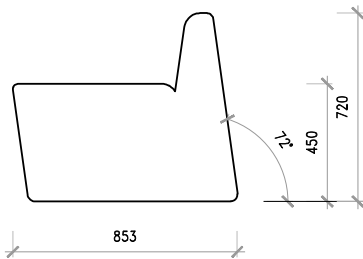

PLANK BENCH SINGLE

The Plank Bench Single is a deep seated sofa chair. The unique design and deep seat allows you the individual to choose the most comfortable way to sit. Either upright or curled up, this lounge accommodates all seating styles .

Innovative design
Hand crafted product
Versatile and functional

Sizes:
Single 600mm
Double 1200mm