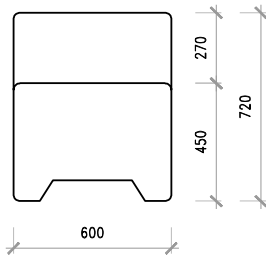

PLANK BENCH SINGLE

The Plank Bench Single is a deep seated sofa chair. The unique design and deep seat allows you the individual to choose the most comfortable way to sit. Either upright or curled up, this lounge accommodates all seating styles .

Innovative design
Hand crafted product
Versatile and functional

Sizes:
Single 600mm
Double 1200mm