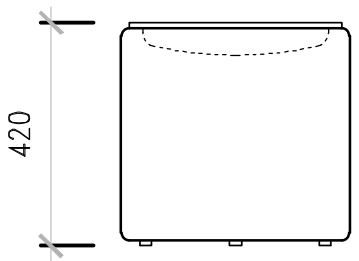

SCATTERPOD

The Scatterpod is truly multifunctional in design. Used as a chair a table and a storage solution this is an essential piece in any environment. Flip the lid or remove it all-together, the scatterpod is versatile, functional and design inspired.

Innovative design
Hand crafted product
Versatile and functional

Sizes:
Small 450mm x450mm
Medium 600mm x450mm
Large 600mm x700mm.