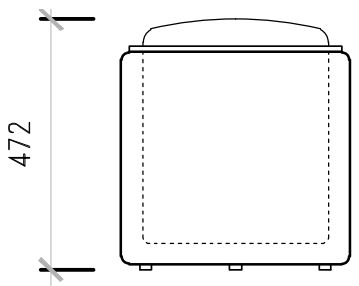

SCATTERPOD

The Scatterpod is truly multifunctional in design. Used as a chair a table and a storage solution this is an essential piece in any environment. Flip the lid or remove it all-together, the scatterpod is versatile, functional and design inspired.

Innovative design
Hand crafted product
Versatile and functional

Sizes:
Small 450mm x450mm
Medium 600mm x450mm
Large 600mm x700mm.