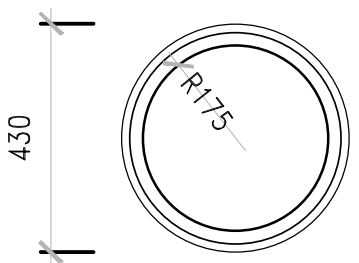

SCATTERPOD

The Scatterpod is truly multifunctional in design. Used as a chair a table and a storage solution this is an essential piece in any environment. Flip the lid or remove it all-together, the scatterpod is versatile, functional and design inspired.

Innovative design
Hand crafted product
Versatile and functional

Sizes:
Small 450mm x450mm
Medium 600mm x450mm
Large 600mm x700mm.