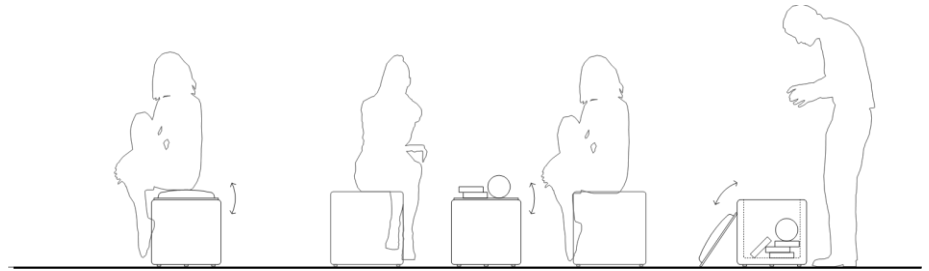

SCATTERPOD

The Scatterpod is truly multifunctional in design. Used as a chair a table and a storage solution this is an essential piece in any environment. Flip the lid or remove it all-together, the scatterpod is versatile, functional and design inspired.

Innovative design
Hand crafted product
Versatile and functional

Sizes:
Small 450mm x450mm
Medium 600mm x450mm
Large 600mm x700mm.