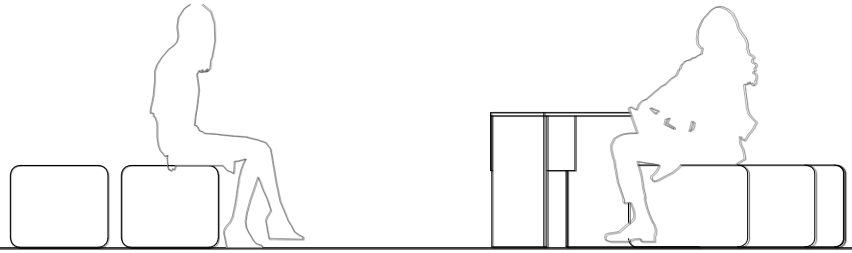

SEED OTTOMAN

The Seed Ottoman is designed to compliment the seed table or as a individual ottoman. The Seed has a unique shape and design. Made of high density solid foam allowing for ease of movement, it is a perfect variation to the standard cube.

Innovative design
Hand crafted product
Versatile and functional

Sizes:
Dimensions as per spec.
Standard height 450h (can be changed) Seating 01