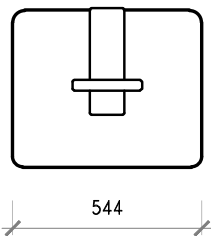

SEED OTTOMAN

The Seed Ottoman is designed to compliment the seed table or as a individual ottoman. The Seed has a unique shape and design. Made of high density solid foam allowing for ease of movement, it is a perfect variation to the standard cube.

Innovative design
Hand crafted product
Versatile and functional

Sizes:
Dimensions as per spec.
Standard height 450h (can be changed) Seating 01