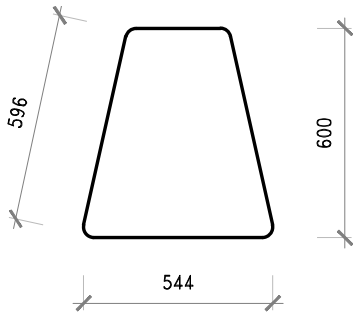

SEED OTTOMAN

The Seed Ottoman is designed to compliment the seed table or as a individual ottoman. The Seed has a unique shape and design. Made of high density solid foam allowing for ease of movement, it is a perfect variation to the standard cube.

Innovative design
Hand crafted product
Versatile and functional

Sizes:
Dimensions as per spec.
Standard height 450h (can be changed) Seating 01