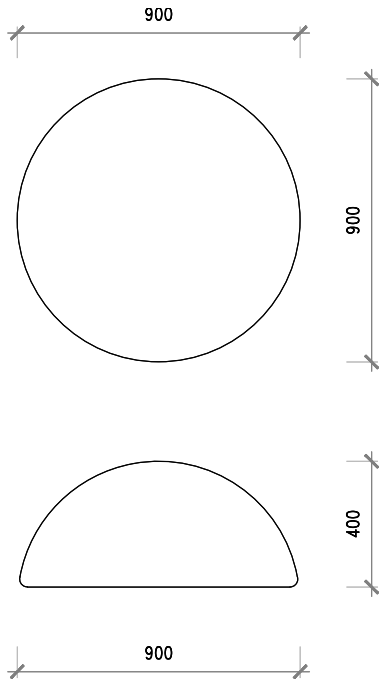

THE DOME

The Dome shaped cube is both a seat and table. Flip on the side and it's a dome shaped seat or flip on to the top and it becomes a hard surface. This piece adds theatre and fun to any space. Available in a variety of materials such as grass and fabric it is functional and playful at the same time.

Innovative design
Hand crafted product
Versatile and functional

Sizes:

Small	600mm dia
Medium	900mm dia
Large	1200mm dia