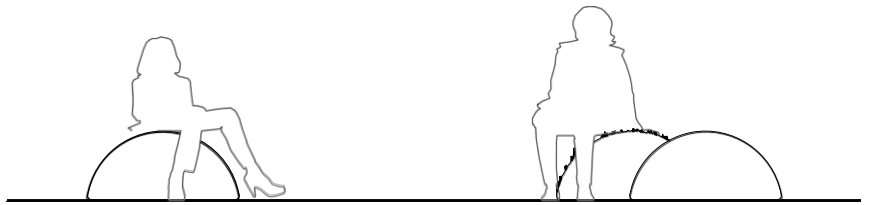

THE DOME

The Dome shaped cube is both a seat and table. Flip on the side and it's a dome shaped seat or flip on to the top and it becomes a hard surface. This piece adds theatre and fun to any space. Available in a variety of materials such as grass and fabric it is functional and playful at the same time.

Innovative design
Hand crafted product
Versatile and functional

Sizes:

Small	600mm dia
Medium	900mm dia
Large	1200mm dia