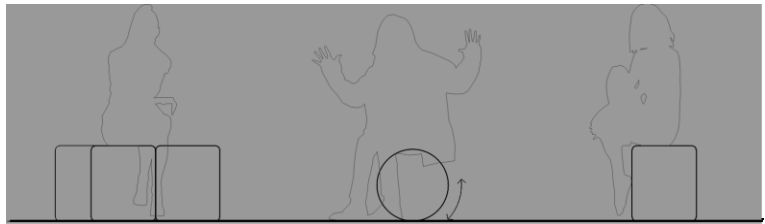

THE SPOT OTTOMAN

The Spot adds a pop of colour to any space. A comfy place to sit and roll, easily transposed in any environment allowing for collaborative interaction and individual relaxation.

Innovative design
Hand crafted product
Versatile and functional

Size:
450h