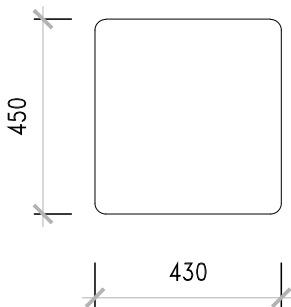

THE SPOT OTTOMAN

The Spot adds a pop of colour to any space. A comfy place to sit and roll, easily transposed in any environment allowing for collaborative interaction and individual relaxation.

Innovative design
Hand crafted product
Versatile and functional

Size:
450h